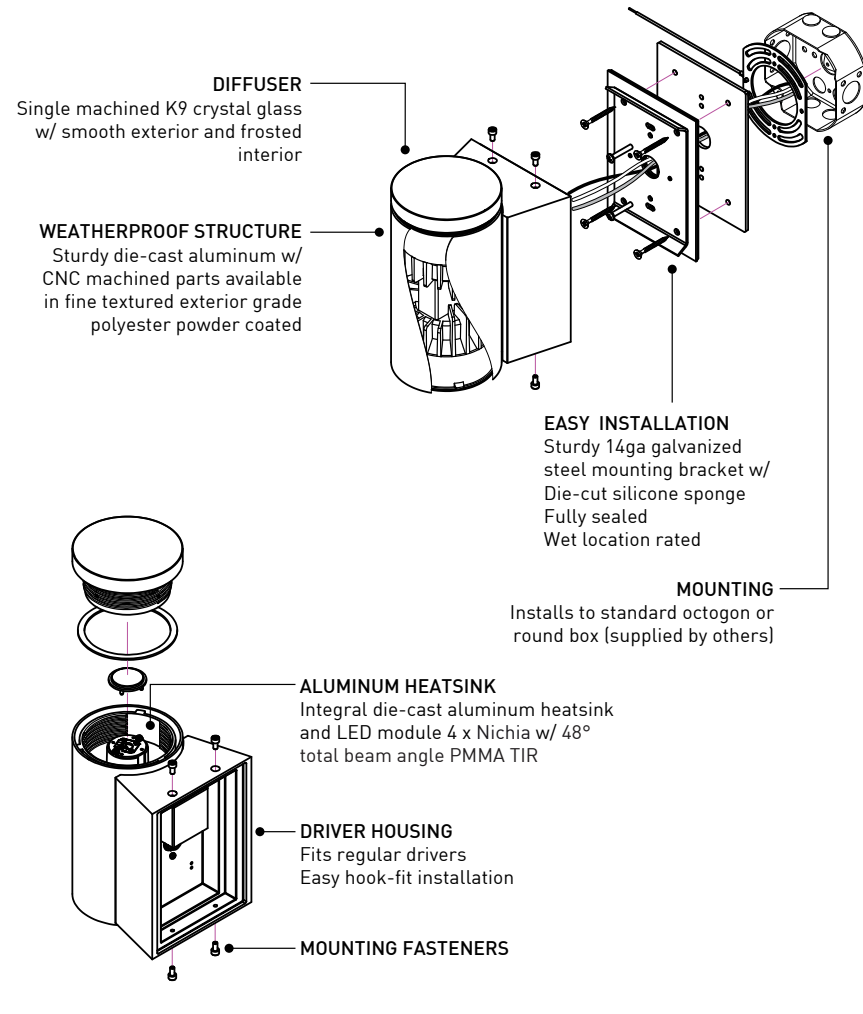

DESIGNED FOR
CONÇU POUR **IP65**
CONTACT EUREKA FOR MORE INFORMATION
CONTACTEZ EUREKA POUR INFORMATION

reddot 21
world of design