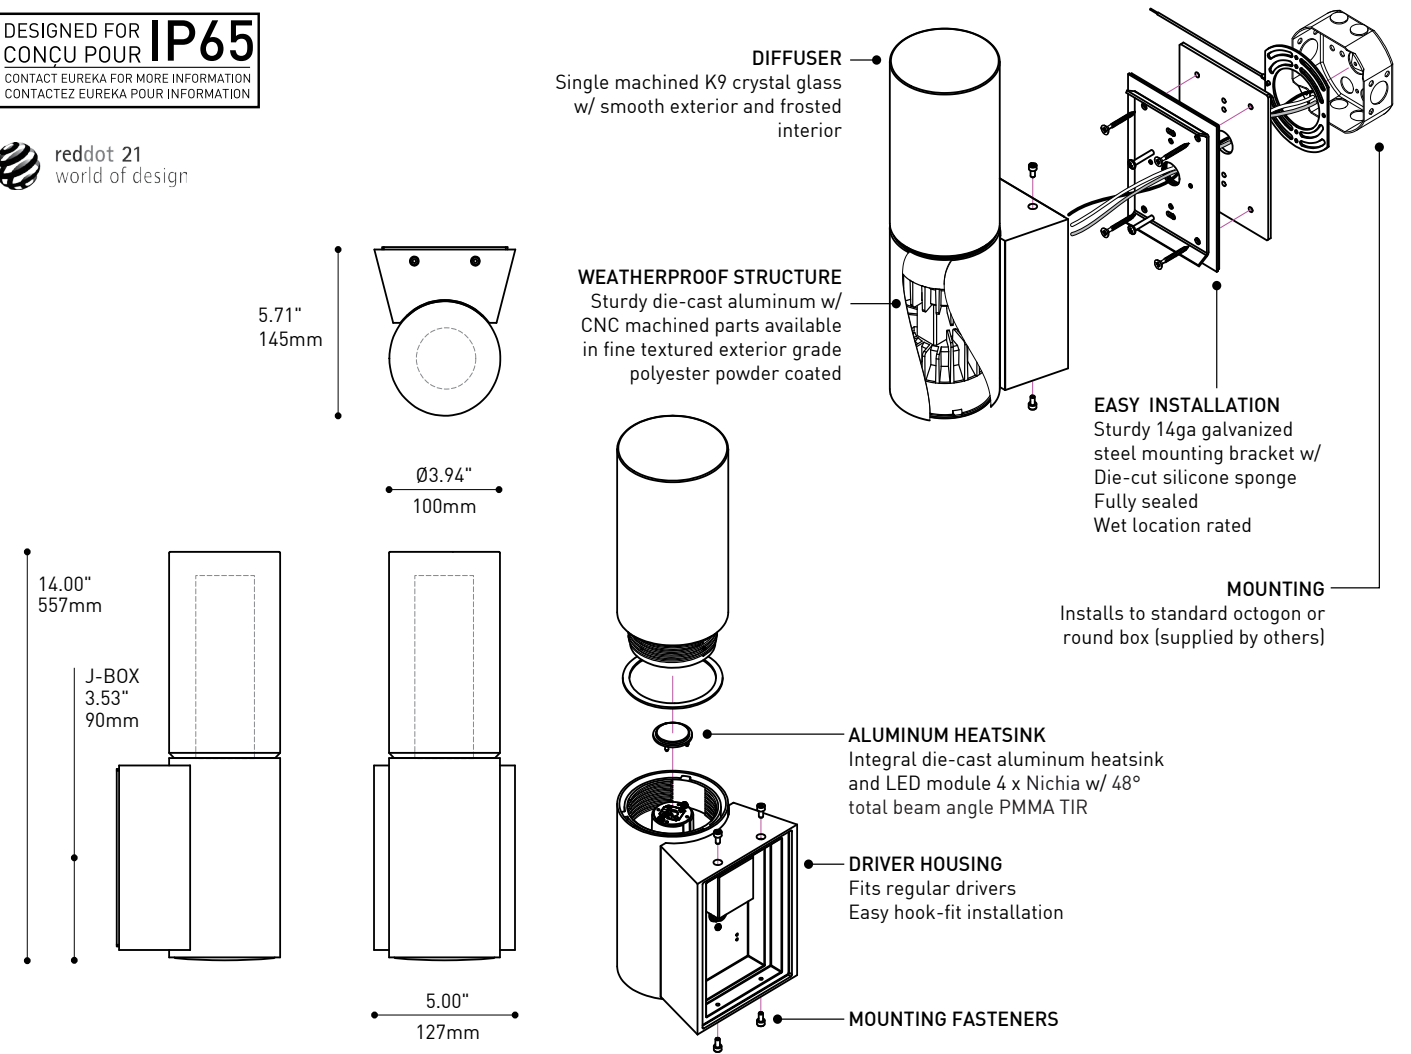

## CHARACTERISTICS 3455-KDH

LIGHT SOURCE	8 x Nichia - total ± 8w or 2 x 4w	8 x Nichia - total ± 16w or 2 x 8w
MODULE	UL recognized - made in USA	
DELIVERED LUMENS	649 lms or 689 lms (4000K)	1110 lms ou 1210 lms (4000K)
CRI	80 CRI (typical)	
ROHS	Yes	
HEAT SINK	Die-cast aluminum, black painted	
OPTIC	Direct & Indirect - LEDIL TIR 48° total beam angle	
VOLTAGE	120V or 277V	120V only
DRIVER	2 x 350mA - 6W Constant Current	2 x 700mA - 9W Constant Current
DIMMING	N/A	
LM-79 / L70	On request / Estimated 50 000 hrs	
HOUSING STRUCTURE	Die-cast and CNC machined aluminium / die-stamped galvanized steel / die-cut silicone gaskets	
DIFFUSER	Machined K9 crystal glass with smooth exterior and frosted interior at 7" diffuser length for KDH option	
STRUCTURE FINISH	Fine textured grey anthracite or black exterior grade polyester powder coated	
ADA	Compliant	
WARRANTY	5 years	

## CHARACTERISTICS 3456-KDH

LIGHT SOURCE	4 x Nichia - total ± 4w	4 x Nichia - total ± 8w
MODULE	UL recognized - made in USA	
DELIVERED LUMENS	325 lms or 345 lms (4000K)	345 lms ou 608 lms (4000K)
CRI	80 CRI (typical)	
ROHS	Yes	
HEAT SINK	Die-cast aluminum, black painted	
OPTIC	Direct or Indirect - LEDIL TIR 48° total beam angle	
VOLTAGE	120V or 277V	120V only
DRIVER	350mA - 6W Constant Current	700mA - 9W Constant Current
DIMMING	N/A	
LM-79 / L70	On request / Estimated 50 000 hrs	
HOUSING STRUCTURE	Die-cast and CNC machined aluminium / die-stamped galvanized steel / die-cut silicone gaskets	
DIFFUSER	Machined K9 crystal glass with smooth exterior and frosted interior at 7" diffuser length for KDH option	
STRUCTURE FINISH	Fine textured anthracite or black exterior grade polyester powder coated	
ADA	Compliant	
WARRANTY	5 years	