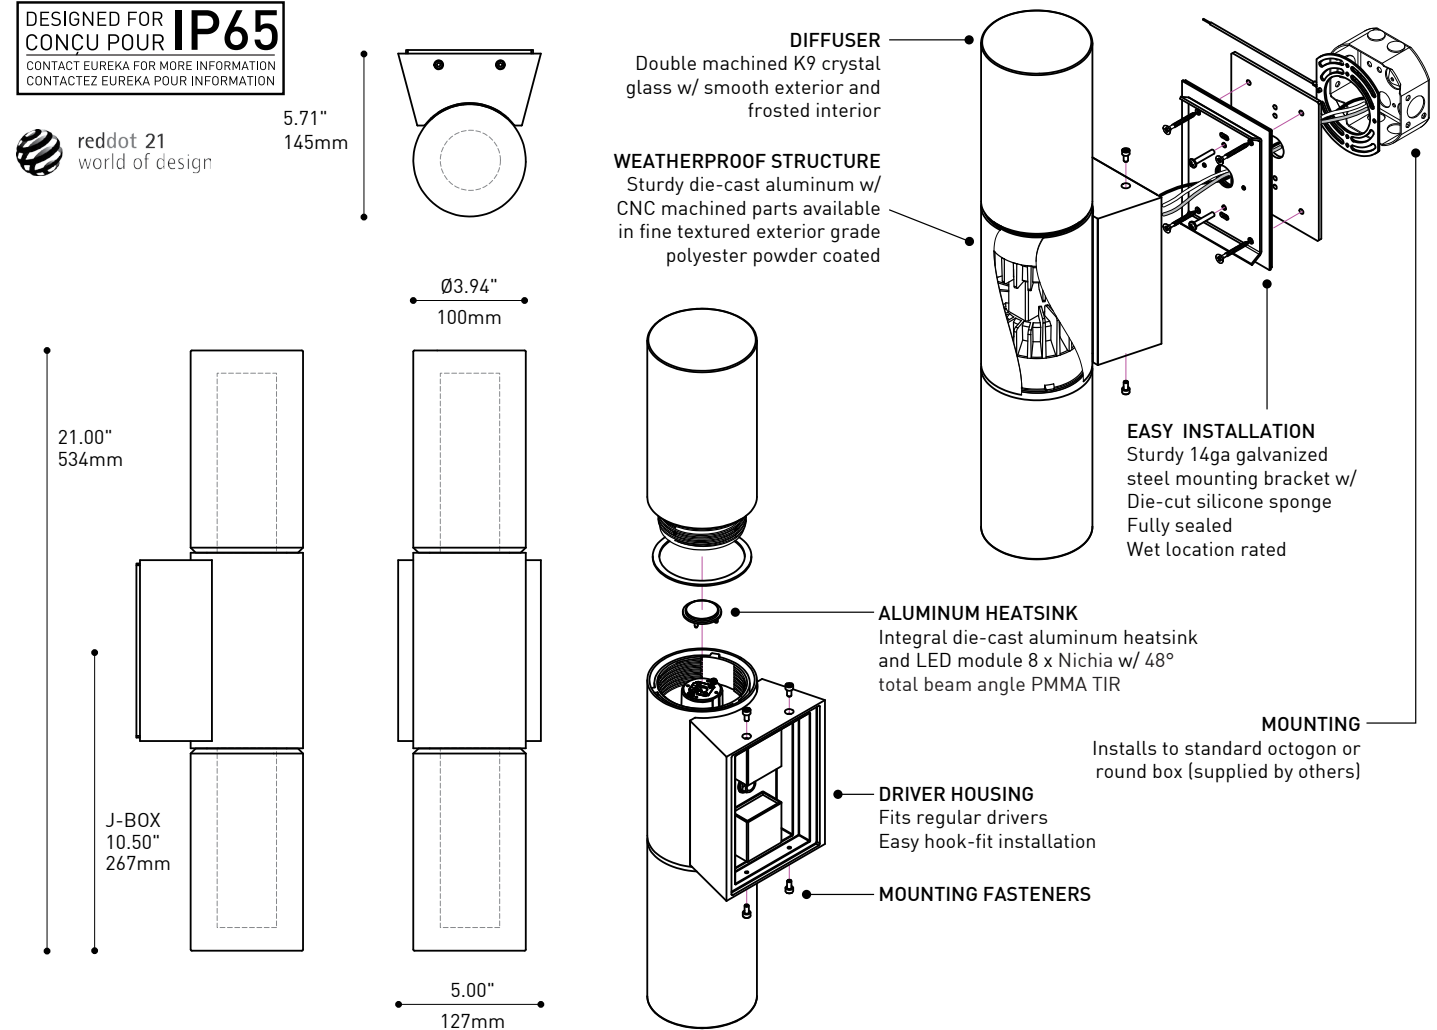

## CHARACTERISTICS 3456-KDB

LIGHT SOURCE	4 x Nichia - total ± 4w	4 x Nichia - total ± 8w
MODULE	UL recognized - made in USA	
DELIVERED LUMENS	286 lms or 306 lms (4000K)	489 lms ou 539 lms (4000K)
CRI	80 CRI (typical)	
ROHS	Yes	
HEAT SINK	Die-cast aluminum, black painted	
OPTIC	Direct & Indirect - LEDIL TIR 48° total beam angle	
VOLTAGE	120V or 277V	120V only
DRIVER	350mA - 6W Constant Current	700mA - 9W Constant Current
DIMMING	N/A	
LM-79 / L70	On request / Estimated 50 000 hrs	
HOUSING STRUCTURE	Die-cast and CNC machined aluminium / die-stamped galvanized steel / die-cut silicone gaskets	
DIFFUSER	Machined K9 crystal glass with smooth exterior and frosted interior at ¾" diffuser length for KDB option	
STRUCTURE FINISH	Fine textured grey anthracite or black exterior grade polyester powder coated	
ADA	Compliant	
WARRANTY	5 years	

## CHARACTERISTICS 3455-KDH

LIGHT SOURCE	8 x Nichia - total ± 8w or 2 x 4w	8 x Nichia - total ± 16w or 2 x 8w
MODULE	UL recognized - made in USA	
DELIVERED LUMENS	649 lms or 689 lms (4000K)	1110 lms ou 1210 lms (4000K)
CRI	80 CRI (typical)	
ROHS	Yes	
HEAT SINK	Die-cast aluminum, black painted	
OPTIC	Direct & Indirect - LEDIL TIR 48° total beam angle	
VOLTAGE	120V or 277V	120V only
DRIVER	2 x 350mA - 6W Constant Current	2 x 700mA - 9W Constant Current
DIMMING	N/A	
LM-79 / L70	On request / Estimated 50 000 hrs	
HOUSING STRUCTURE	Die-cast and CNC machined aluminium / die-stamped galvanized steel / die-cut silicone gaskets	
DIFFUSER	Machined K9 crystal glass with smooth exterior and frosted interior at 7" diffuser length for KDH option	
STRUCTURE FINISH	Fine textured grey anthracite or black exterior grade polyester powder coated	
ADA	Compliant	
WARRANTY	5 years	