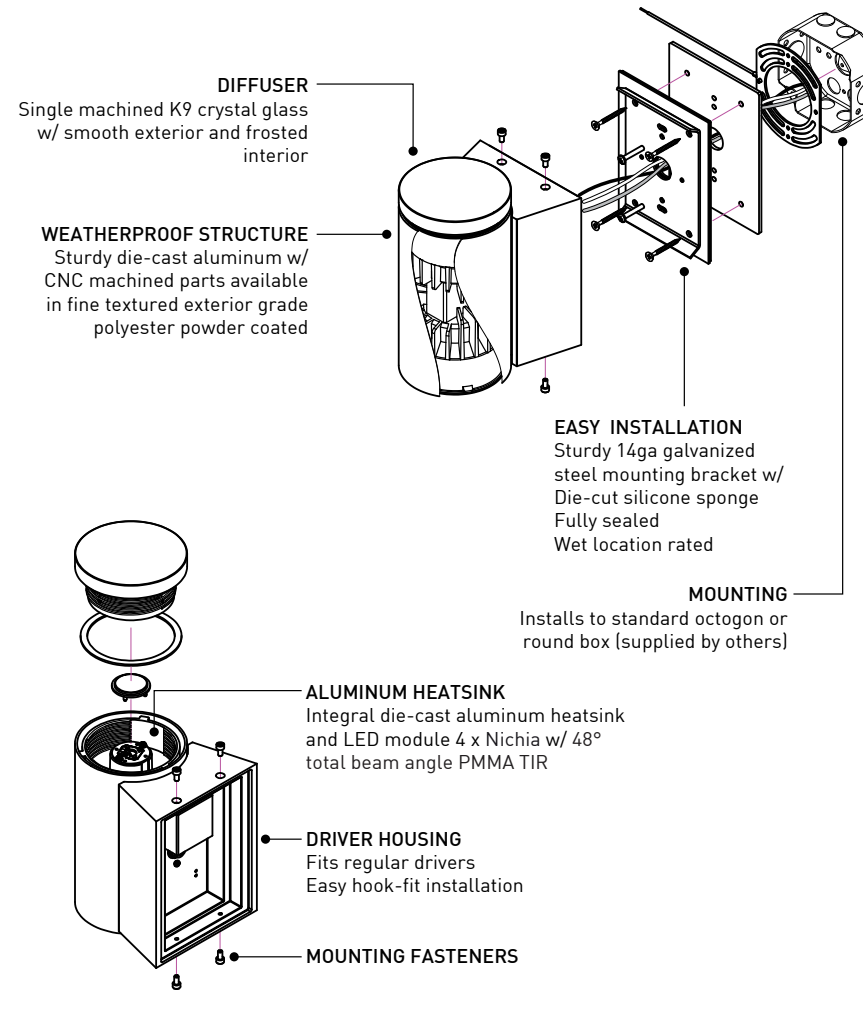

## CHARACTERISTICS 3456-KDB

LIGHT SOURCE	4 x Nichia - total ± 4w	4 x Nichia - total ± 8w
MODULE	UL recognized - made in USA	
DELIVERED LUMENS	286 lms or 306 lms (4000K)	489 lms ou 539 lms (4000K)
CRI	80 CRI (typical)	
ROHS	Yes	
HEAT SINK	Die-cast aluminum, black painted	
OPTIC	Direct & Indirect - LEDIL TIR 48° total beam angle	
VOLTAGE	120V or 277V	120V only
DRIVER	350mA - 6W Constant Current	700mA - 9W Constant Current
DIMMING	N/A	
LM-79 / L70	On request / Estimated 50 000 hrs	
HOUSING STRUCTURE	Die-cast and CNC machined aluminium / die-stamped galvanized steel / die-cut silicone gaskets	
DIFFUSER	Machined K9 crystal glass with smooth exterior and frosted interior at ¾" diffuser length for KDB option	
STRUCTURE FINISH	Fine textured grey anthracite or black exterior grade polyester powder coated	
ADA	Compliant	
WARRANTY	5 years	